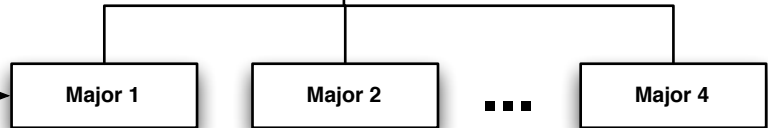

**Course Graduate Attributes (CGAs) are inherited from the Course Area Graduate Attributes (CAGAs)
Each major in a course has its own set of Course Intended Learning Outcomes (CILOs)**

WHERE TO UPDATE IN THE SYSTEM

CIS / Course Area / Graduate Attributes tab

Parent course →

CIS / Course / Graduate Attributes tab /
choose 'Inherit'

Parent major →

CIS / Major / Graduate Attributes tab /
choose 'Parent course'

CIS / Major / Graduate Attributes tab /
choose 'Course intended
learning outcomes'

CIS / Subject / Graduate Attributes tab /
choose 'Parent study package'

CIS / Subject / Graduate Attributes tab /
choose 'Learning outcomes'

SO / Subject / Assessment Tasks tab /
choose 'Edit #', go to
'Criteria linkages'